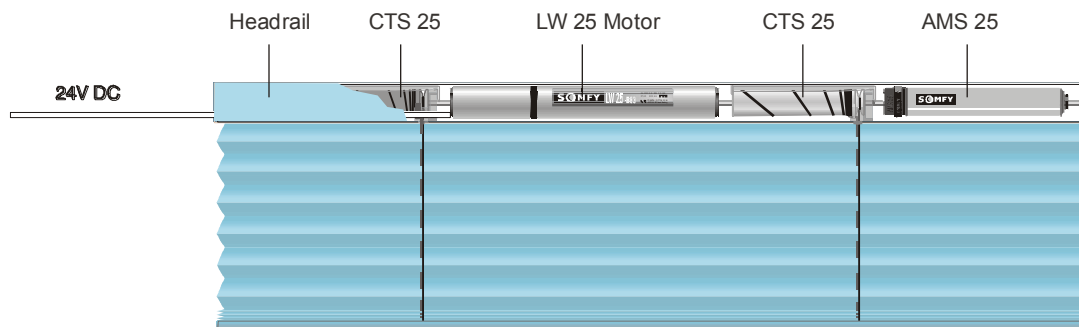

Specifications for Motorized Pleated or Cellular Shades - 24 VDC

Characteristics:	Motor	LW25-B83	Shade Size Parameters:	Min Width	24"
	Voltage	24 VDC		Max Width	140"
	Speed	30 RPM		Max Height	138"
	Current Consumption	.5 A	Pleated	Max Surface	120 Sq Ft *
	Max Run Time	7 min	Cellular	Max Surface	105 Sq Ft *
	Working Temperature	-10 to 60° C			
	Cable Length	8 Ft	Transformers (CSA)	1, 2, 5, 10A	

* Maximum surfaces may vary due to the variety of shade/blackout fabrics. Please consult our sales representative for more details.

Controls Options: Switch – White Mini Rocker, Decora plate

Remote Control – Infrared, single or 8 channel Transmitter