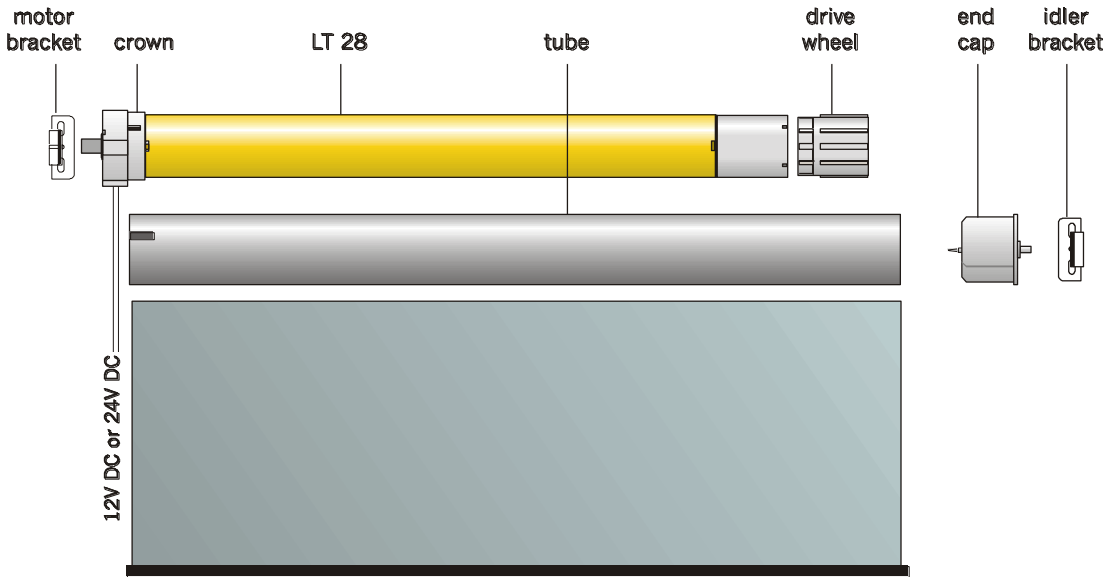

Specifications for Motorized Roller Shades - 24 VDC

Characteristics:	Motor	LT28B	Shade Size Parameters:	Min Width	14"	
	Voltage	24 VDC		Max Width	72"	
	Speed	34 RPM		Max Height	138"	
	Current Consumption	.4 A		Max Surface	70 Sq Ft *	
	Max Run Time	7 min				
	Working Temperature	-10 to 60° C				
	Cable Length	8 Ft		Transformers (CSA)	1, 2, 5, 10A	

* Maximum surfaces may vary due to the variety of shade/blackout fabrics. Please consult our sales representative for more details.

Control Options: **Switch** – White Mini Rocker, Decora plate

Remote Control – Infrared, single or 8 channel Transmitter