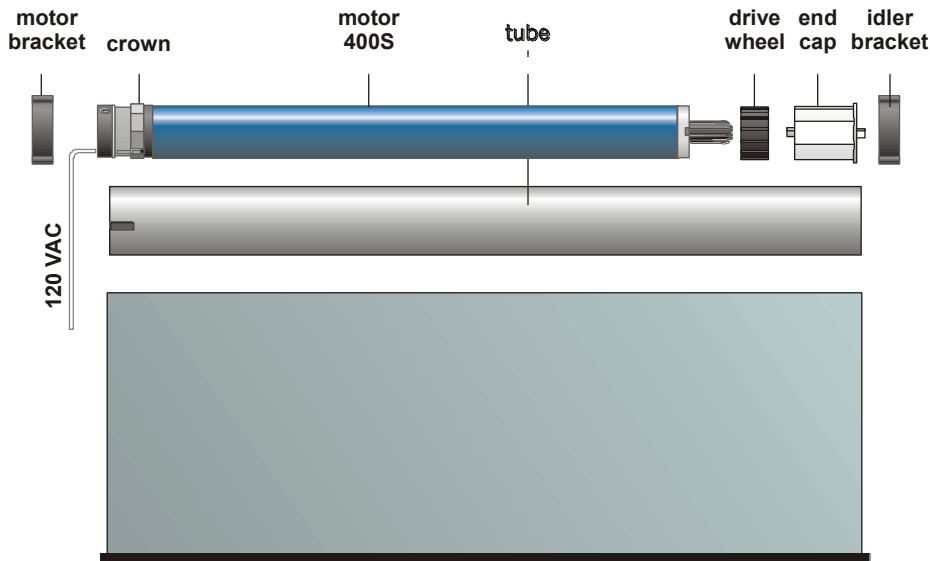

Specifications for Motorized 1.5" Roller Shades – 120 VAC

<b>Characteristics:</b>	Motor	404S2	<b>Shade Size Parameters:</b>	Min Width	22"
	Voltage	120 VAC		Max Width	96" - 120"
	Speed	36 RPM		Max Height	188"
	Current Consumption	0.9 A		Max Weight	38 lbs
	Max Run Time	5 min			
	Working Temperature	-10 to 60° C			
	Cable Length	6 ft			

\* Maximum surfaces may vary due to the variety of slat materials. Please consult our sales representative for more details.

**Control Options:**

**Switch** - White paddle, Decora plate

- Wireless (radio remote), push button up/stop/down, single & 5 channel

**Remote Control** - Infrared, single or 8 channel, black transmitter

- Radio, single or 5 channel, grey transmitter

**Automatic Timer** - Basic, 2 operations per day, open & close

- Wireless (radio remote), push button control, programmable